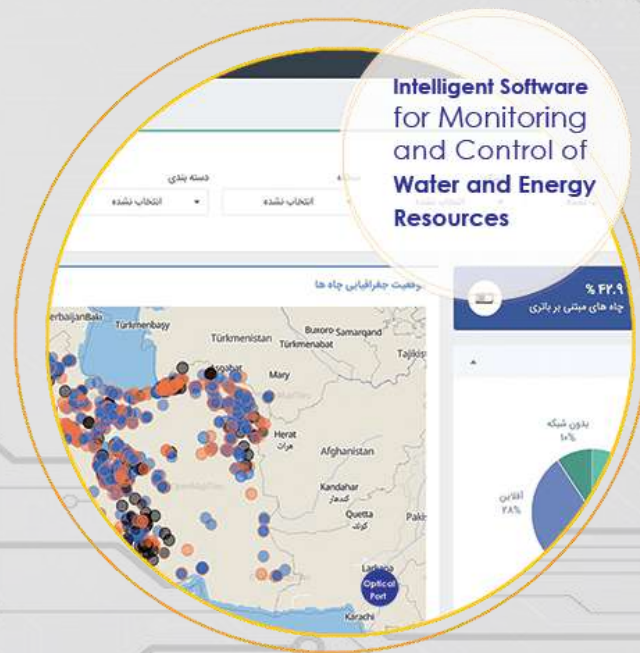

IFA SANAT GHARB

Intelligent software for monitoring and control of water and energy resources