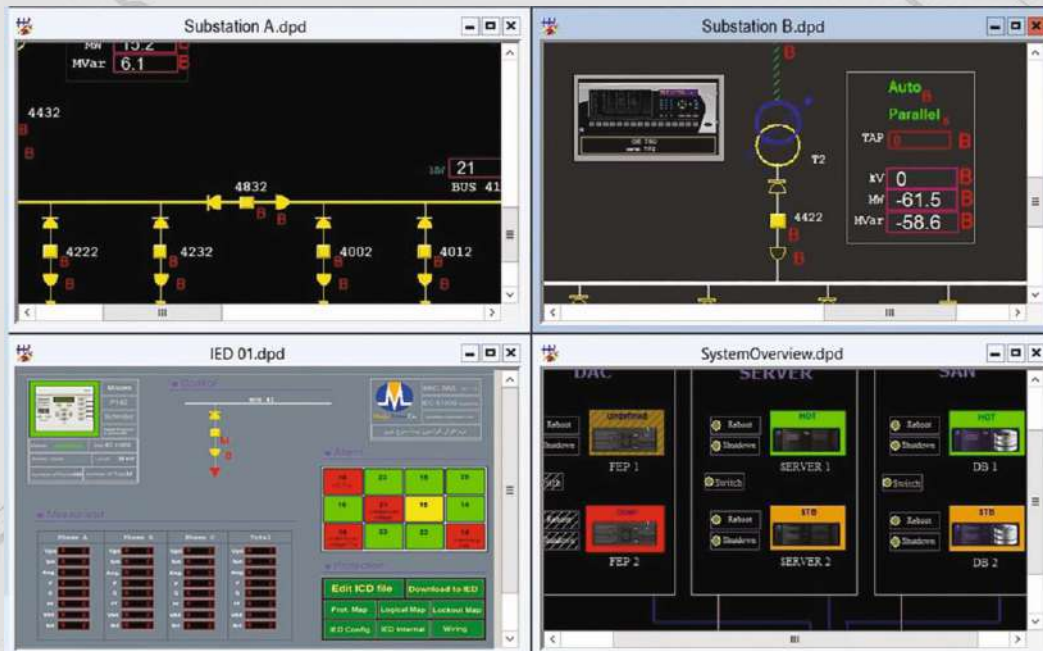

MODJE NIROO

payas-SAS Software